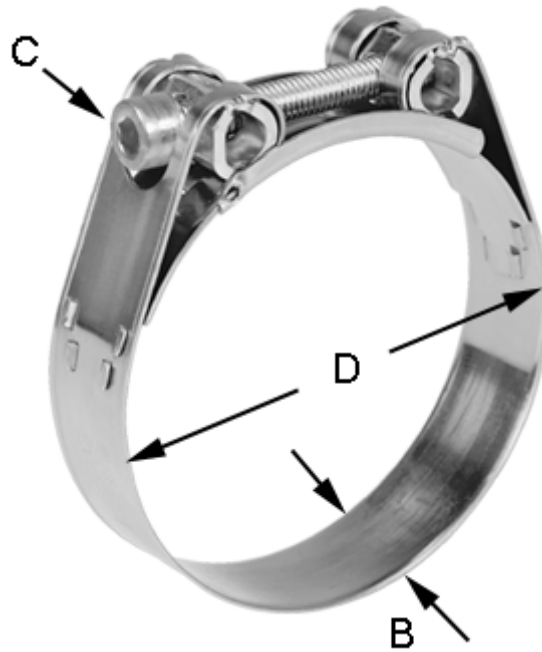

Article number: 025917255094

Description: Heavy Duty Clamp GBS M 94/25 W5 ISK STC

Measures

C (screw type) = ISK
Diameter D = 91-97
Width B = 25